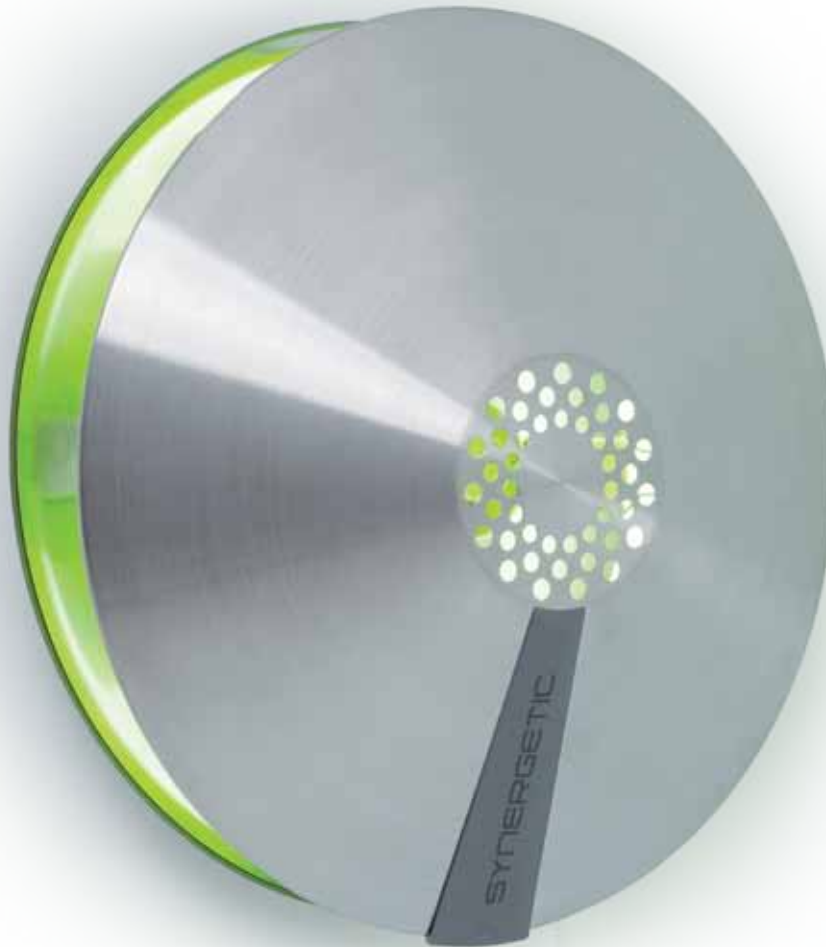

Stylish and contemporary, the Aura™ decorative flylight is an ultra discreet unit designed for front-of-house applications.

Ideal for use within cafes, restaurants, bars and hotels, the Aura™ offers an elegant, modern aesthetic alongside innovative, easy-to-service features and maximum efficacy. **The unique circular registered design of the unit allows light to attract flying insects from a full 360° around the unit**, attracted by the patented Synergetic® green light, whilst the design of the discreetly positioned glueboard gives a 100% useful glue area which remains hidden from customer view.

FEATURES

- Contemporary detailing and elegant clean lines
- Beautifully polished facade
- Slim design ensures that the unit is unobtrusive
- Ultra discreet fly catching glueboard hidden from view
- 100% useful glueboard area ensures maximum efficacy
- Ensures compliance with food hygiene legislation
- Patented dual wavelength Synergetic® technology for an increased catch
- Easy tool free access and efficient, fast servicing
- Robust stainless steel and UV stable polycarbonate construction

PRODUCT CODE	ZL051/110v
DESCRIPTION	Aura, 22 Watt
DIMENSIONS (INCHES) H x W x D	10½ x 10½ x 5¼
COVERAGE (ft²)	430
BULBS	1 X TGX22
GLUEBOARDS	1 x INL198
WEIGHT (lbs)	4¼

ROOM COVERAGE

430 ft²

APPLICATION

Front
of House