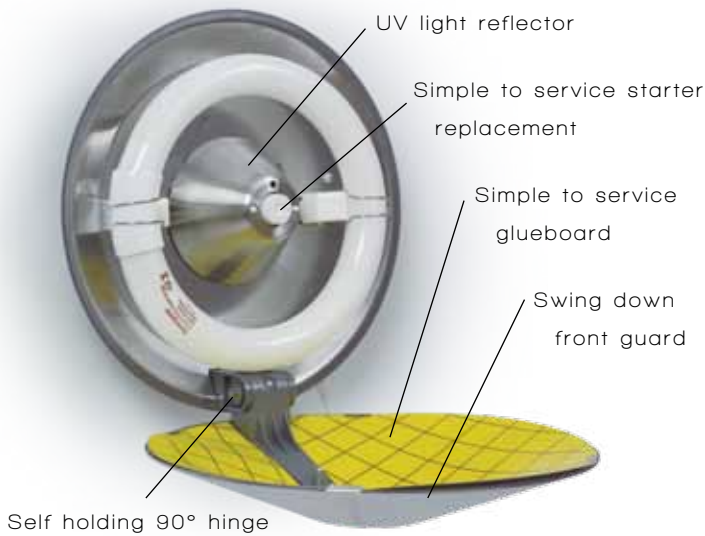

Stylish and contemporary, the Aura™ decorative flylight is an ultra discreet unit designed for front-of-house applications.

Ideal for use within cafes, restaurants, bars and hotels, the Aura™ offers an elegant, modern aesthetic alongside innovative, easy-to-service features and maximum efficacy. **The unique circular registered design of the unit allows light to attract flying insects from a full 360° around the unit**, attracted by the patented Synergetic® green light, whilst the design of the discreetly positioned glueboard gives a 100% useful glue area which remains hidden from customer view.

FEATURES

- Contemporary detailing and elegant clean lines
- Beautifully polished facade
- Slim design ensures that the unit is unobtrusive
- Ultra discreet fly catching glueboard hidden from view
- 100% useful glueboard area ensures maximum efficacy
- Ensures compliance with food hygiene legislation
- Patented dual wavelength Synergetic® technology for an increased catch
- Easy tool free access and efficient, fast servicing
- Robust stainless steel and UV stable polycarbonate construction

PRODUCT CODE	ZL051/110v
DESCRIPTION	Aura, 22 Watt
DIMENSIONS (INCHES) H x W x D	10½ x 10½ x 5¼
COVERAGE (ft²)	430
BULBS	1 X TGX22
GLUEBOARDS	1 x INL198
WEIGHT (lbs)	4¼

ROOM COVERAGE

430 ft²

APPLICATION

Front
of House