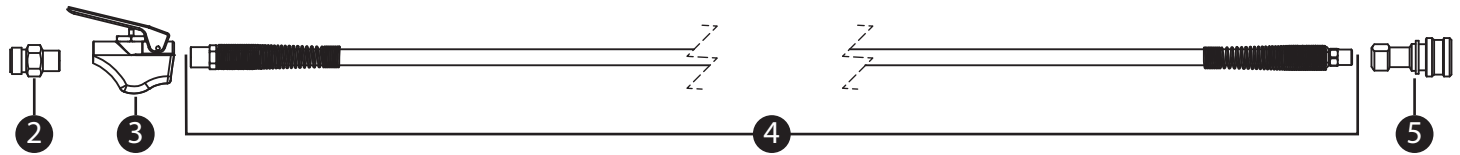

PARTS LIST

TrueTech™ parts are handled by

NPD ph. 705.734.0932
fax 705.734.1731

SALES@NPDPRODUCTS.COM

#	SKU	Description
1	N123456	Hand Pump Assembly
2	T-0061	Male Plug Brass 1/8" FPT
3	M26666	Bulk Head Assembly - Complete, 4 Pieces
4	3.000-6V700	O Ring - Bulk Head Fittings
5	ST2512	Safety Valve 55 PSI
6	5010-2	Liquid Foam Output Tube
7	5008-2	Wet Foam Output Tube
8	5009-2	Dry Foam Output Tube
9	N2492P	2 Gallon Replacement Tank - Complete
10	M26666A	Safety Valve Bulkhead
11	N2491SK	Hand Pump Seal Kit 3 Piece Set

#	SKU	Description
1	NP2006B	Hose Valve Assembly - Complete
2	T-0025	1 ¹ / ₆ x1/4" NPT Body
3	T-0151	Trigger Handgun
4	T-0084	1/4 Hose PVC c/w Springs and Brass Fittings
5	T-0060	Coupler Brass 1/8" MPT
6	NW-700-EXT	Wand Telescoping - No Tips
7	T-8002	Fan Spray Tip - Liquid
8	T-8008	Fan Spray Tip - Foam
9	T-0093	Screen Check Valve
10	NT-3/4SS-12	Injection Tip + Rubber Cone
11	T-900-040	Pin + Cone Liquid Spray Tip
12	NWF-2	High Output Foam Tip
13	NWF-6	Flexible Injection Tip - Foam