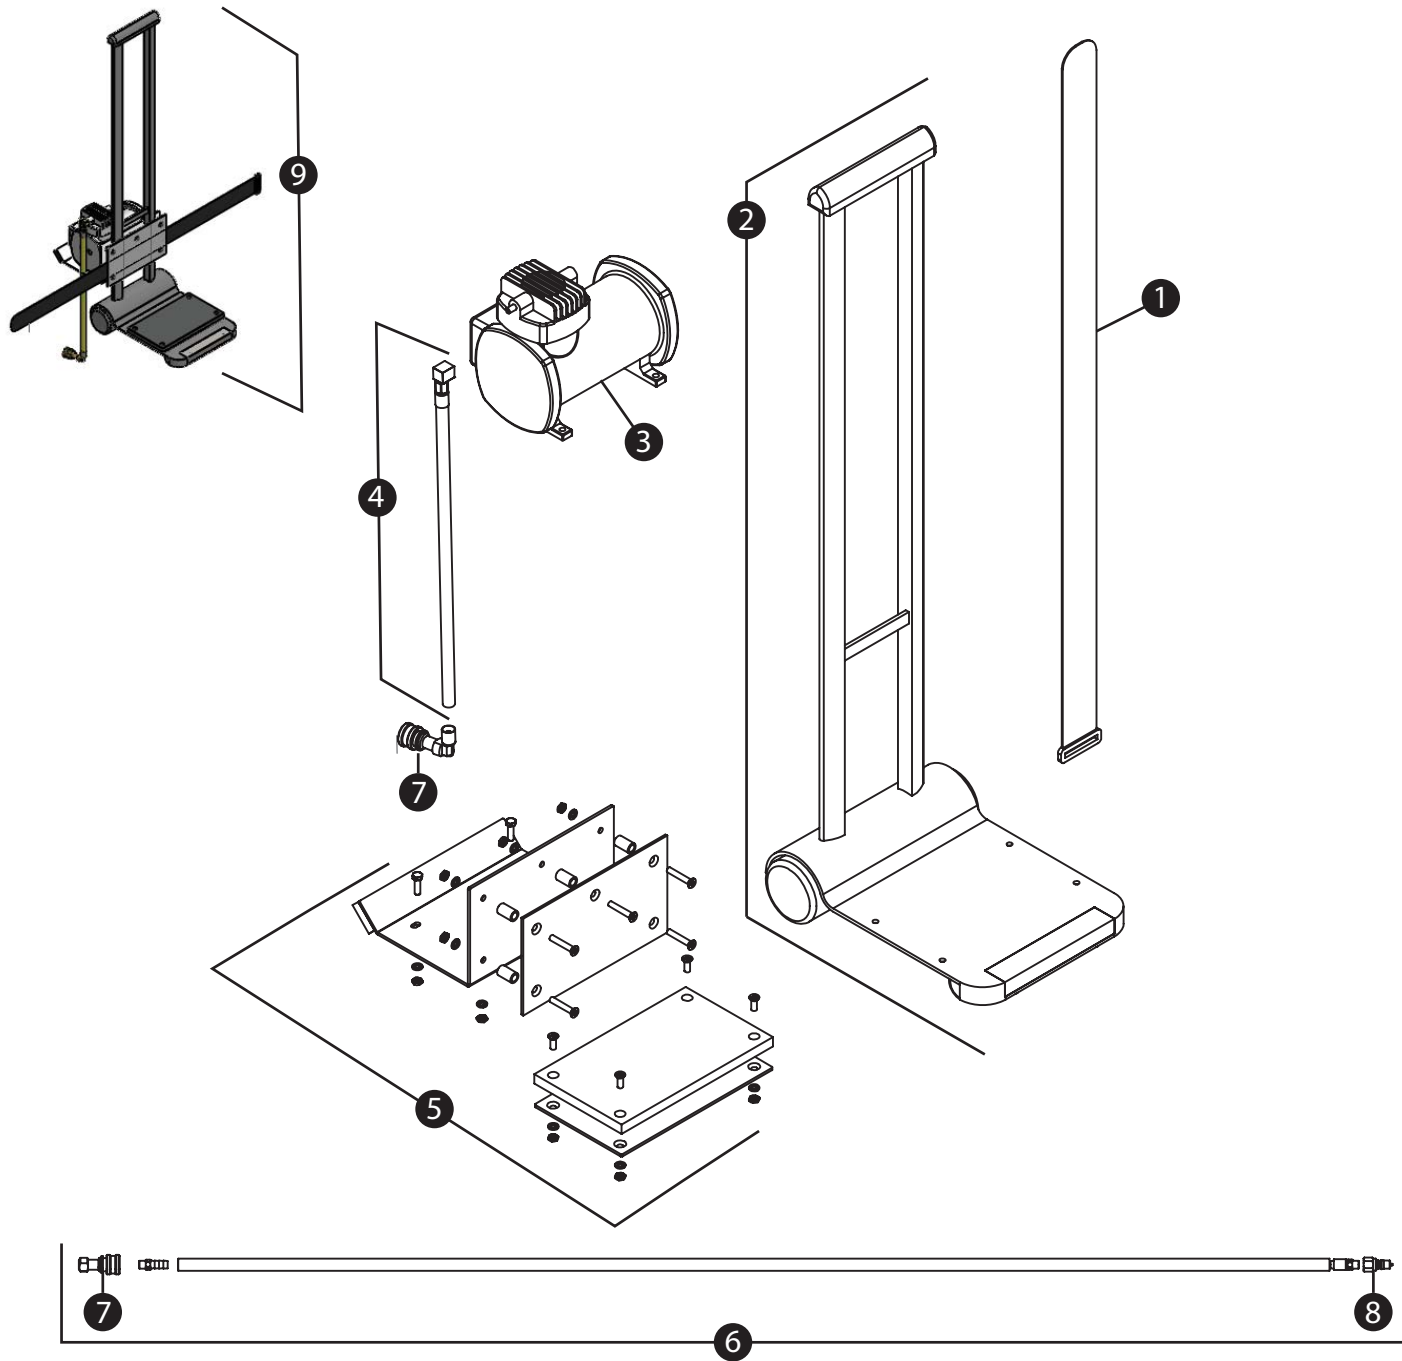

PARTS LIST

TrueTech™ parts are handled by

NPD ph. 705.734.0932
fax 705.734.1731

SALES@NPDPRODUCTS.COM

#	SKU	Description
1	N123456	Hand Pump Assembly
2	T-0061	Male Plug Brass 1/8" FPT
3	M26666	Bulk Head Assembly - Complete, 4 Pieces
4	3.000-6V700	O Ring - Bulk Head Fittings
5	ST2512	Safety Valve 55 PSI
6	5010-2	Liquid Foam Output Tube
7	5008-2	Wet Foam Output Tube
8	5009-2	Dry Foam Output Tube
9	N2492P	2 Gallon Replacement Tank - Complete
10	M26666A	Safety Valve Bulkhead
11	N2491SK	Hand Pump Seal Kit 3 Piece Set

#	SKU	Description
1	NP2006B	Hose Valve Assembly - Complete
2	T-0025	1 ¹ / ₆ x1/4" NPT Body
3	T-0151	Trigger Handgun
4	T-0084	1/4 Hose PVC c/w Springs and Brass Fittings
5	T-0060	Coupler Brass 1/8" MPT
6	NW-700-EXT	Wand Telescoping - No Tips
7	T-8002	Fan Spray Tip - Liquid
8	T-8008	Fan Spray Tip - Foam
9	T-0093	Screen Check Valve
10	NT-3/4SS-12	Injection Tip + Rubber Cone
11	T-900-040	Pin + Cone Liquid Spray Tip
12	NWF-2	High Output Foam Tip
13	NWF-6	Flexible Injection Tip - Foam

#	SKU	Description
1	BB-300	Tank Mounting Strap
2	TR-100	Mobile Cart Only
3	T-0050	Compressor 120VAC Mobile
4	T-0051	Air Output Tube Assembly
5	T-0010	Aluminum Mounting Brackets
6	N2365	15 Foot - 3/8 OD Extension Hose - Complete
7	T-0060	Coupler - Brass 1/8" FPT
8	T-0061	Plug - Brass Male 1/8" FPT
9	TR-2000	Mobile Cart Complete Compressor, Brackets, Fittings

P/N	Part Description	Ref. Images
125-4A	1/4" x 1/8" Hose Barb x Male Pipe	
PVC-84	1/4 Inch Clear braided hose (60 inches)	
9314	Hose Guard for 1/4" Clear Braided Hose	
T-0060	Coupler Brass 1/8 FPT	
T-0025	11/16 x 1/4 NPT TT	
A1305-U	Male Luer Lock (7/6" hex), 1/8" NPT	
N2365	!5 Foot - 3/8" OD Extension Hose Complete	