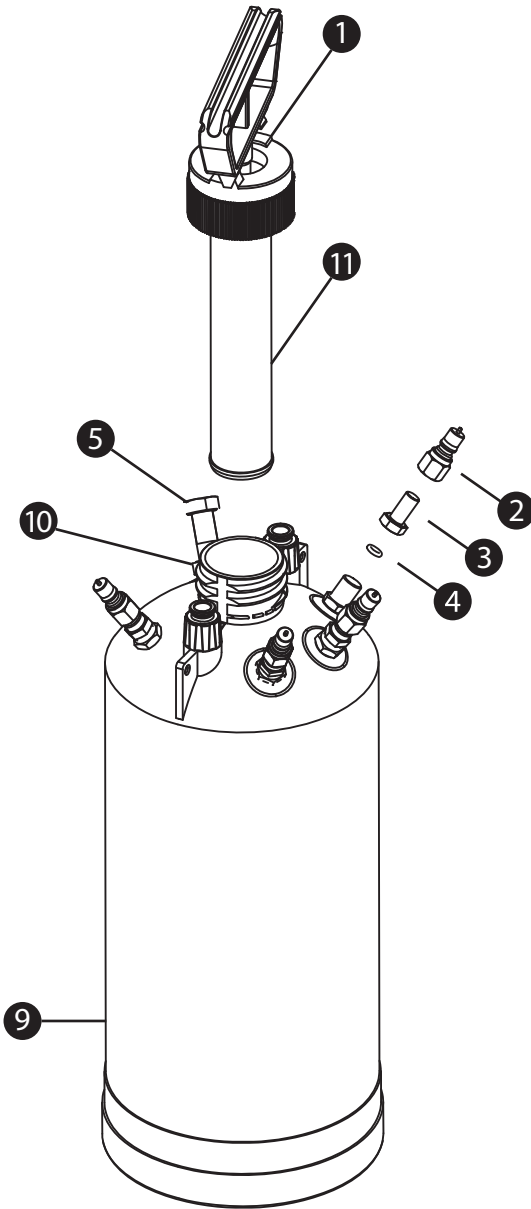

PARTS LIST

TrueTech™ parts are handled by

NPD ph. 705.734.0932
fax 705.734.1731

SALES@NPDPRODUCTS.COM

#	SKU	Description
1	N123456	Hand Pump Assembly
2	T-0061	Male Plug Brass 1/8" FPT
3	M26666	Bulk Head Assembly - Complete, 4 Pieces
4	3.000-6V700	O Ring - Bulk Head Fittings
5	ST2512	Safety Valve 55 PSI
6	5010-2	Liquid Foam Output Tube
7	5008-2	Wet Foam Output Tube
8	5009-2	Dry Foam Output Tube
9	N2492P	2 Gallon Replacement Tank - Complete
10	M26666A	Safety Valve Bulkhead
11	N2491SK	Hand Pump Seal Kit 3 Piece Set

#	SKU	Description
1	NP2006B	Hose Valve Assembly - Complete
2	T-0025	1 ¹ / ₆ x1/4" NPT Body
3	T-0151	Trigger Handgun
4	T-0084	1/4 Hose PVC c/w Springs and Brass Fittings
5	T-0060	Coupler Brass 1/8" MPT
6	NW-700-EXT	Wand Telescoping - No Tips
7	T-8002	Fan Spray Tip - Liquid
8	T-8008	Fan Spray Tip - Foam
9	T-0093	Screen Check Valve
10	NT-3/4SS-12	Injection Tip + Rubber Cone
11	T-900-040	Pin + Cone Liquid Spray Tip
12	NWF-2	High Output Foam Tip
13	NWF-6	Flexible Injection Tip - Foam

P/N	Part Description	Ref. Images
3.000-6V700	O Ring Bulk Head Fittings	
005002-AIR 005008-WET 005009-DRY 005010-LQ	1" Labels Warning, Yellow	
T-0025	Brass Cap	
2-112N900	O Ring Output Spray Tips Nut	
T-0151	Handgun	
125-4B	1/4" x 1/4" Hose Barb x Male Pipe	

P/N	Part Description	Ref. Images
125-4A	1/4" x 1/8" Hose Barb x Male Pipe	
PVC-84	1/4 Inch Clear braided hose (60 inches)	
9314	Hose Guard for 1/4" Clear Braided Hose	
T-0060	Coupler Brass 1/8 FPT	
T-0025	11/16 x 1/4 NPT TT	
A1305-U	Male Luer Lock (7/6" hex), 1/8" NPT	
N2365	!5 Foot - 3/8" OD Extension Hose Complete	