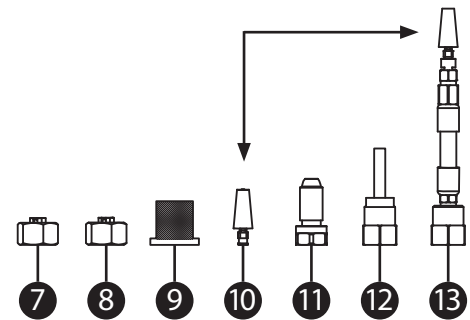

PARTS LIST

TrueTech™ parts are handled by

NPD ph. 705.734.0932
fax 705.734.1731

SALES@NPDPRODUCTS.COM

#	SKU	Description
1	N123456	Hand Pump Assembly
2	T-0061	Male Plug Brass 1/8" FPT
3	M26666	Bulk Head Assembly - Complete, 4 Pieces
4	3.000-6V700	O Ring - Bulk Head Fittings
5	ST2512	Safety Valve 55 PSI
6	5010-2	Liquid Foam Output Tube
7	5008-2	Wet Foam Output Tube
8	5009-2	Dry Foam Output Tube
9	N2492P	2 Gallon Replacement Tank - Complete
10	M26666A	Safety Valve Bulkhead
11	N2491SK	Hand Pump Seal Kit 3 Piece Set

#	SKU	Description
1	NP2006B	Hose Valve Assembly - Complete
2	T-0025	1 ¹ / ₆ x1/4" NPT Body
3	T-0151	Trigger Handgun
4	T-0084	1/4 Hose PVC c/w Springs and Brass Fittings
5	T-0060	Coupler Brass 1/8" MPT
6	NW-700-EXT	Wand Telescoping - No Tips
7	T-8002	Fan Spray Tip - Liquid
8	T-8008	Fan Spray Tip - Foam
9	T-0093	Screen Check Valve
10	NT-3/4SS-12	Injection Tip + Rubber Cone
11	T-900-040	Pin + Cone Liquid Spray Tip
12	NWF-2	High Output Foam Tip
13	NWF-6	Flexible Injection Tip - Foam

P/N	Part Description	Ref. Images
3.000-6V700	O Ring Bulk Head Fittings	
005002-AIR 005008-WET 005009-DRY 005010-LQ	1" Labels Warning, Yellow	
T-0025	Brass Cap	
2-112N900	O Ring Output Spray Tips Nut	
T-0151	Handgun	
125-4B	1/4" x 1/4" Hose Barb x Male Pipe	

P/N	Part Description	Ref. Images
125-4A	1/4" x 1/8" Hose Barb x Male Pipe	
PVC-84	1/4 Inch Clear braided hose (60 inches)	
9314	Hose Guard for 1/4" Clear Braided Hose	
T-0060	Coupler Brass 1/8 FPT	
T-0025	11/16 x 1/4 NPT TT	
A1305-U	Male Luer Lock (7/6" hex), 1/8" NPT	
N2365	!5 Foot - 3/8" OD Extension Hose Complete	