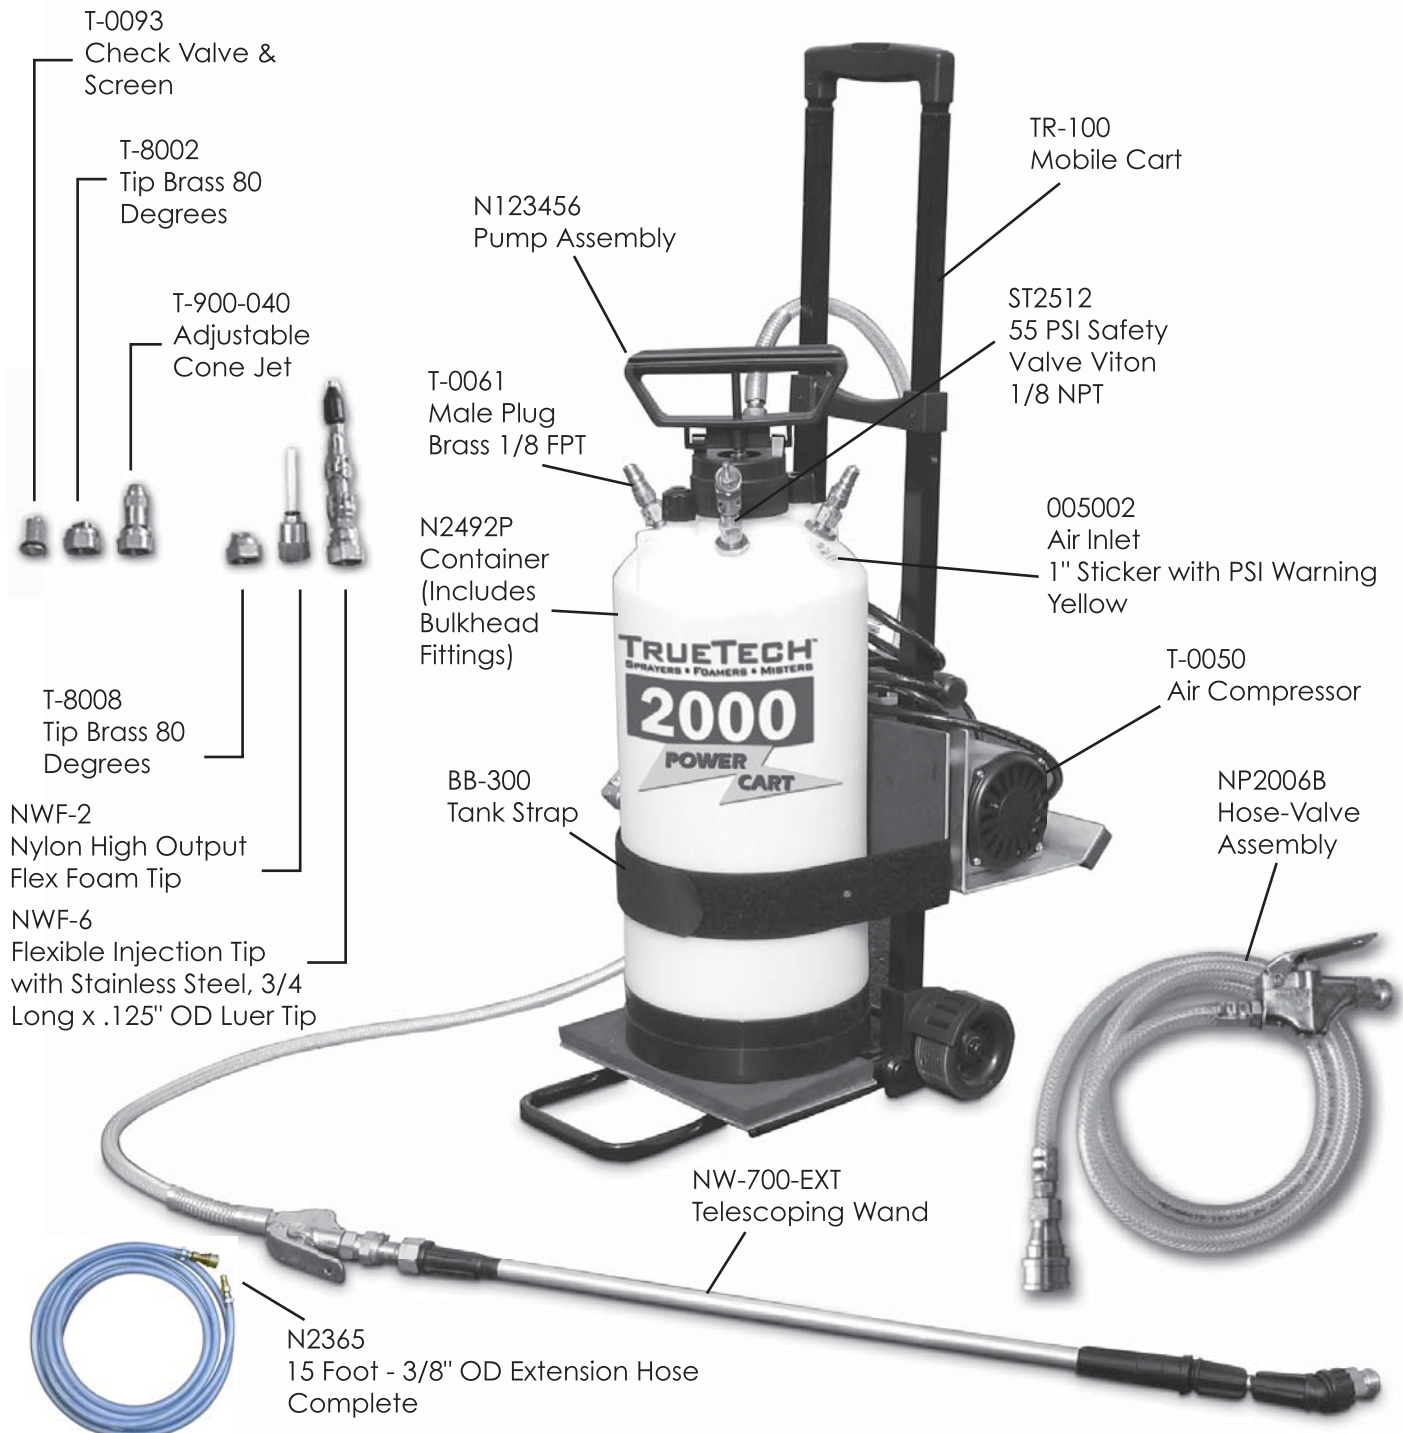

PARTS LIST

TrueTech™ parts are handled by

NPD ph. 705.734.0932
fax 705.734.1731

SALES@NPDPRODUCTS.COM

#	SKU	Description
1	N123456	Hand Pump Assembly
2	T-0061	Male Plug Brass 1/8" FPT
3	M26666	Bulk Head Assembly - Complete, 4 Pieces
4	3.000-6V700	O Ring - Bulk Head Fittings
5	ST2512	Safety Valve 55 PSI
6	5010-2	Liquid Foam Output Tube
7	5008-2	Wet Foam Output Tube
8	5009-2	Dry Foam Output Tube
9	N2492P	2 Gallon Replacement Tank - Complete
10	M26666A	Safety Valve Bulkhead
11	N2491SK	Hand Pump Seal Kit 3 Piece Set

#	SKU	Description
1	NP2006B	Hose Valve Assembly - Complete
2	T-0025	1 ¹ / ₆ x1/4" NPT Body
3	T-0151	Trigger Handgun
4	T-0084	1/4 Hose PVC c/w Springs and Brass Fittings
5	T-0060	Coupler Brass 1/8" MPT
6	NW-700-EXT	Wand Telescoping - No Tips
7	T-8002	Fan Spray Tip - Liquid
8	T-8008	Fan Spray Tip - Foam
9	T-0093	Screen Check Valve
10	NT-3/4SS-12	Injection Tip + Rubber Cone
11	T-900-040	Pin + Cone Liquid Spray Tip
12	NWF-2	High Output Foam Tip
13	NWF-6	Flexible Injection Tip - Foam

#	SKU	Description
1	BB-300	Tank Mounting Strap
2	TR-100	Mobile Cart Only
3	T-0050	Compressor 120VAC Mobile
4	T-0051	Air Output Tube Assembly
5	T-0010	Aluminum Mounting Brackets
6	N2365	15 Foot - 3/8 OD Extension Hose - Complete
7	T-0060	Coupler - Brass 1/8" FPT
8	T-0061	Plug - Brass Male 1/8" FPT
9	TR-2000	Mobile Cart Complete Compressor, Brackets, Fittings

P/N	Part Description	Ref. Images
125-4A	1/4" x 1/8" Hose Barb x Male Pipe	
PVC-84	1/4 Inch Clear braided hose (60 inches)	
9314	Hose Guard for 1/4" Clear Braided Hose	
T-0060	Coupler Brass 1/8 FPT	
T-0025	11/16 x 1/4 NPT TT	
A1305-U	Male Luer Lock (7/6" hex), 1/8" NPT	
N2365	!5 Foot - 3/8" OD Extension Hose Complete	