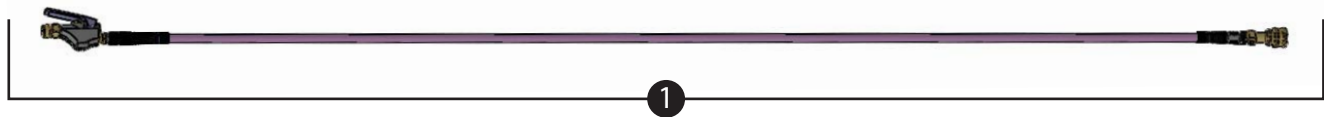

PARTS LIST

TrueTech™ parts are handled by

NPD ph. 705.734.0932
fax 705.734.1731

SALES@NPDPRODUCTS.COM

#	SKU	Description
1	N123456	Hand Pump Assembly
2	T-0061	Male Plug Brass 1/8" FPT
3	M26666	Bulk Head Assembly - Complete, 4 Pieces
4	3.000-6V700	O Ring - Bulk Head Fittings
5	ST2512	Safety Valve 55 PSI
6	5010-2	Liquid Foam Output Tube
7	5008-2	Wet Foam Output Tube
8	5009-2	Dry Foam Output Tube
9	N2492P	2 Gallon Replacement Tank - Complete
10	M26666A	Safety Valve Bulkhead
11	N2491SK	Hand Pump Seal Kit 3 Piece Set

#	SKU	Description
1	NP2006B	Hose Valve Assembly - Complete
2	T-0025	1 ¹ / ₆ x1/4" NPT Body
3	T-0151	Trigger Handgun
4	T-0084	1/4 Hose PVC c/w Springs and Brass Fittings
5	T-0060	Coupler Brass 1/8" MPT
6	NW-700-EXT	Wand Telescoping - No Tips
7	T-8002	Fan Spray Tip - Liquid
8	T-8008	Fan Spray Tip - Foam
9	T-0093	Screen Check Valve
10	NT-3/4SS-12	Injection Tip + Rubber Cone
11	T-900-040	Pin + Cone Liquid Spray Tip
12	NWF-2	High Output Foam Tip
13	NWF-6	Flexible Injection Tip - Foam